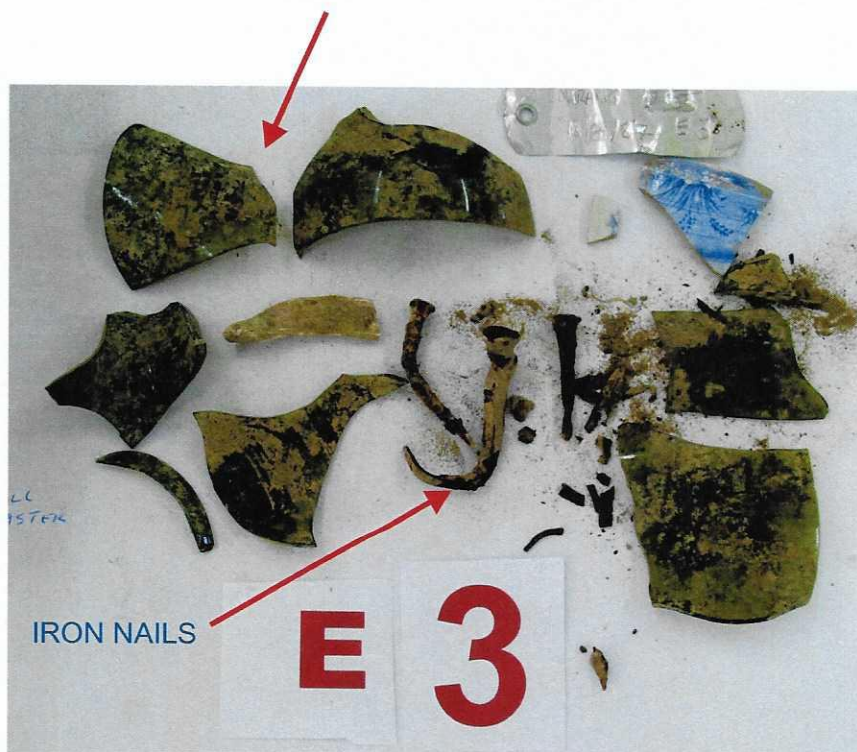

TOWRANG ARCHAEOLOGICAL DIG
19/8/1987

PHOTO TAKEN 4/9/2012

FRAGMENTS OF GLASS