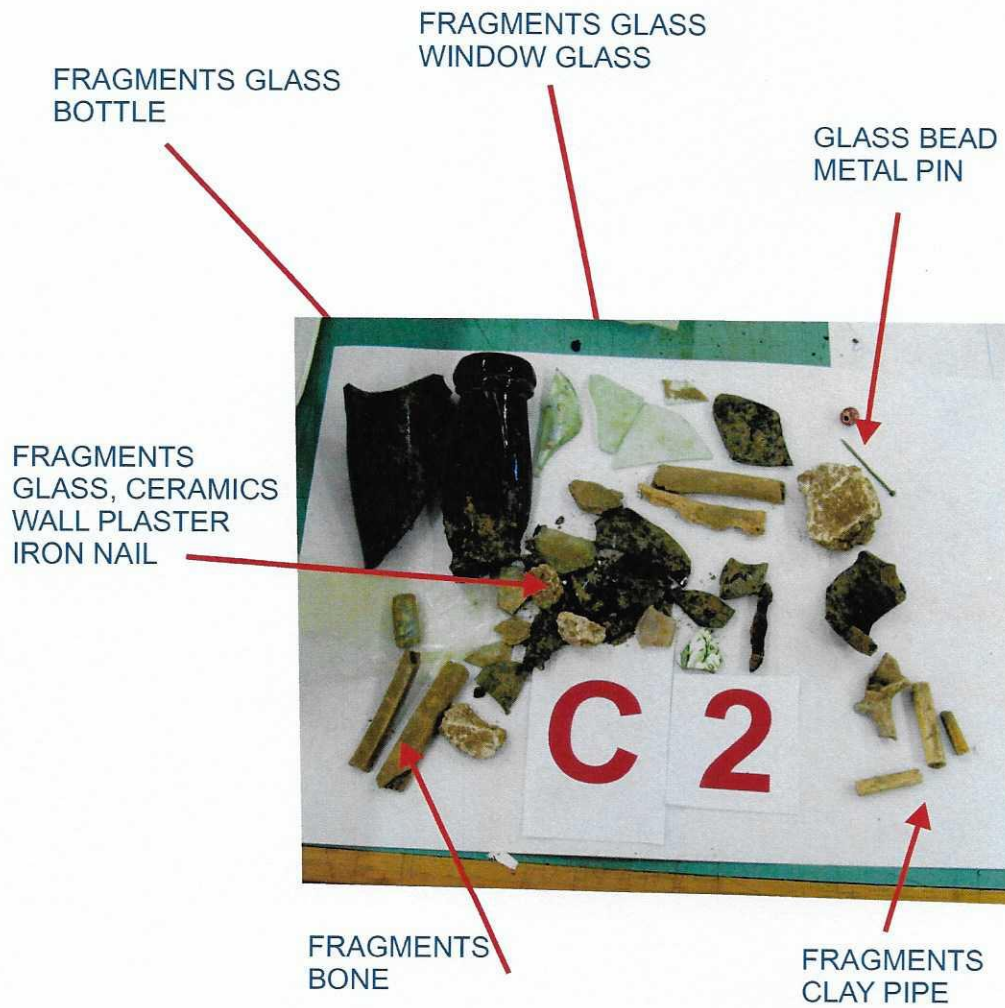

TOWRANG ARCHAEOLOGICAL DIG  
19/8/1987

PHOTO TAKEN 6/9/2012

REMAINS  
METAL OBJECTS  
& NAILS

TOWRANG ARCHAEOLOGICAL DIG  
19/8/1987

PHOTO TAKEN 4/9/2012

Stone breaking/shaping Hammer  
Hand made by Blacksmith