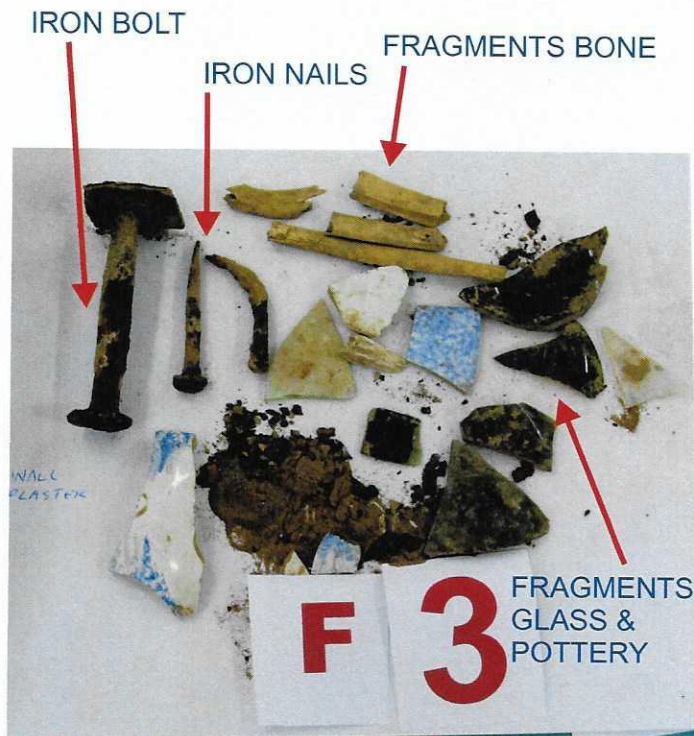

TOWRANG ARCHAEOLOGICAL DIG
19/8/1987

PHOTO TAKEN 5/9/2012