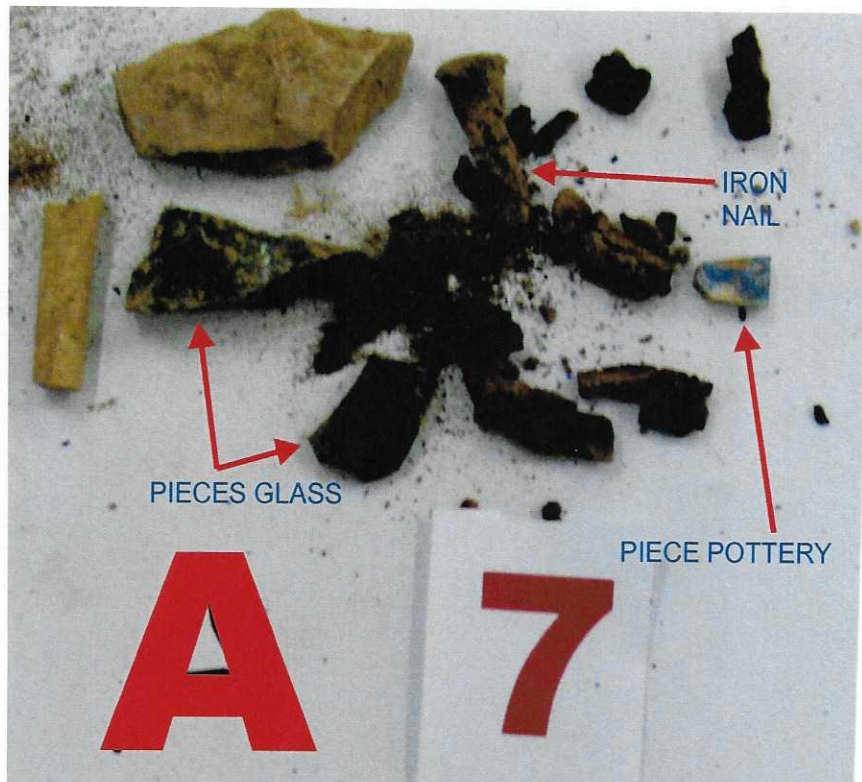

TOWRANG ARCHAEOLOGICAL DIG
19/8/1987

PHOTO TAKEN 11/9/2012