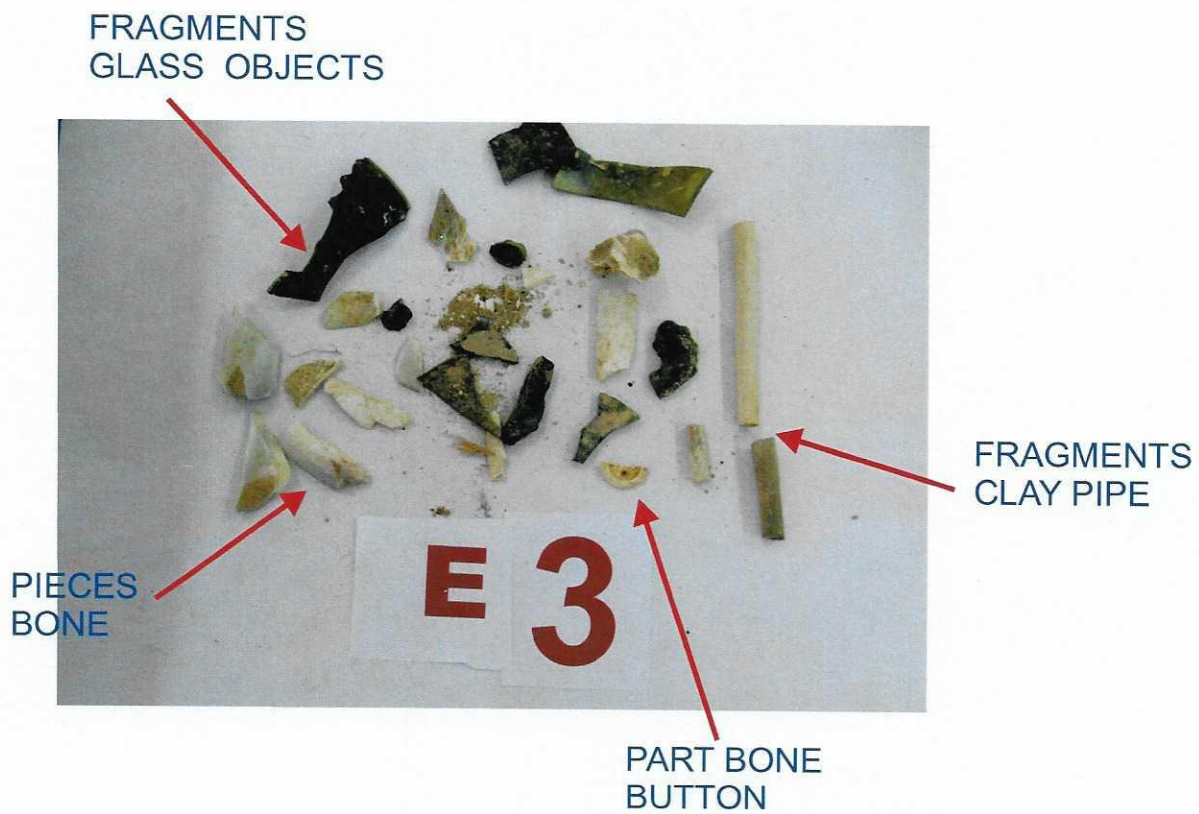

TOWRANG ARCHAEOLOGICAL DIG
19/8/1987

PHOTO TAKEN 4/9/2012