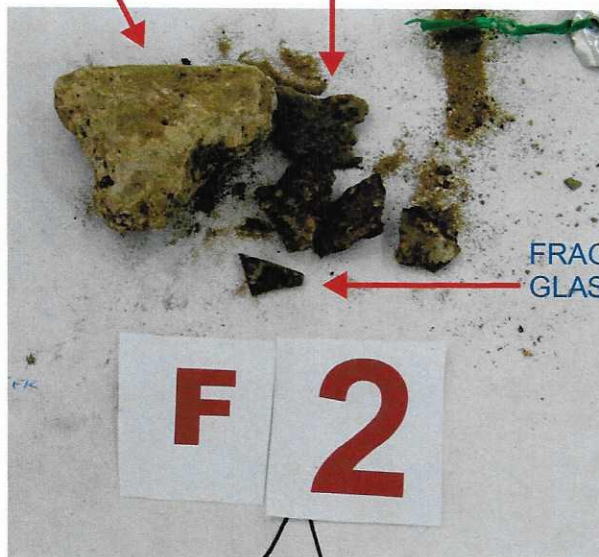

TOWRANG ARCHAEOLOGICAL DIG
19/8/1987

PHOTO TAKEN 5/9/2012

FRAGMENT
WALL PLASTER

FRAGMENT IRON OBJECT

FRAGMENT
GLASS